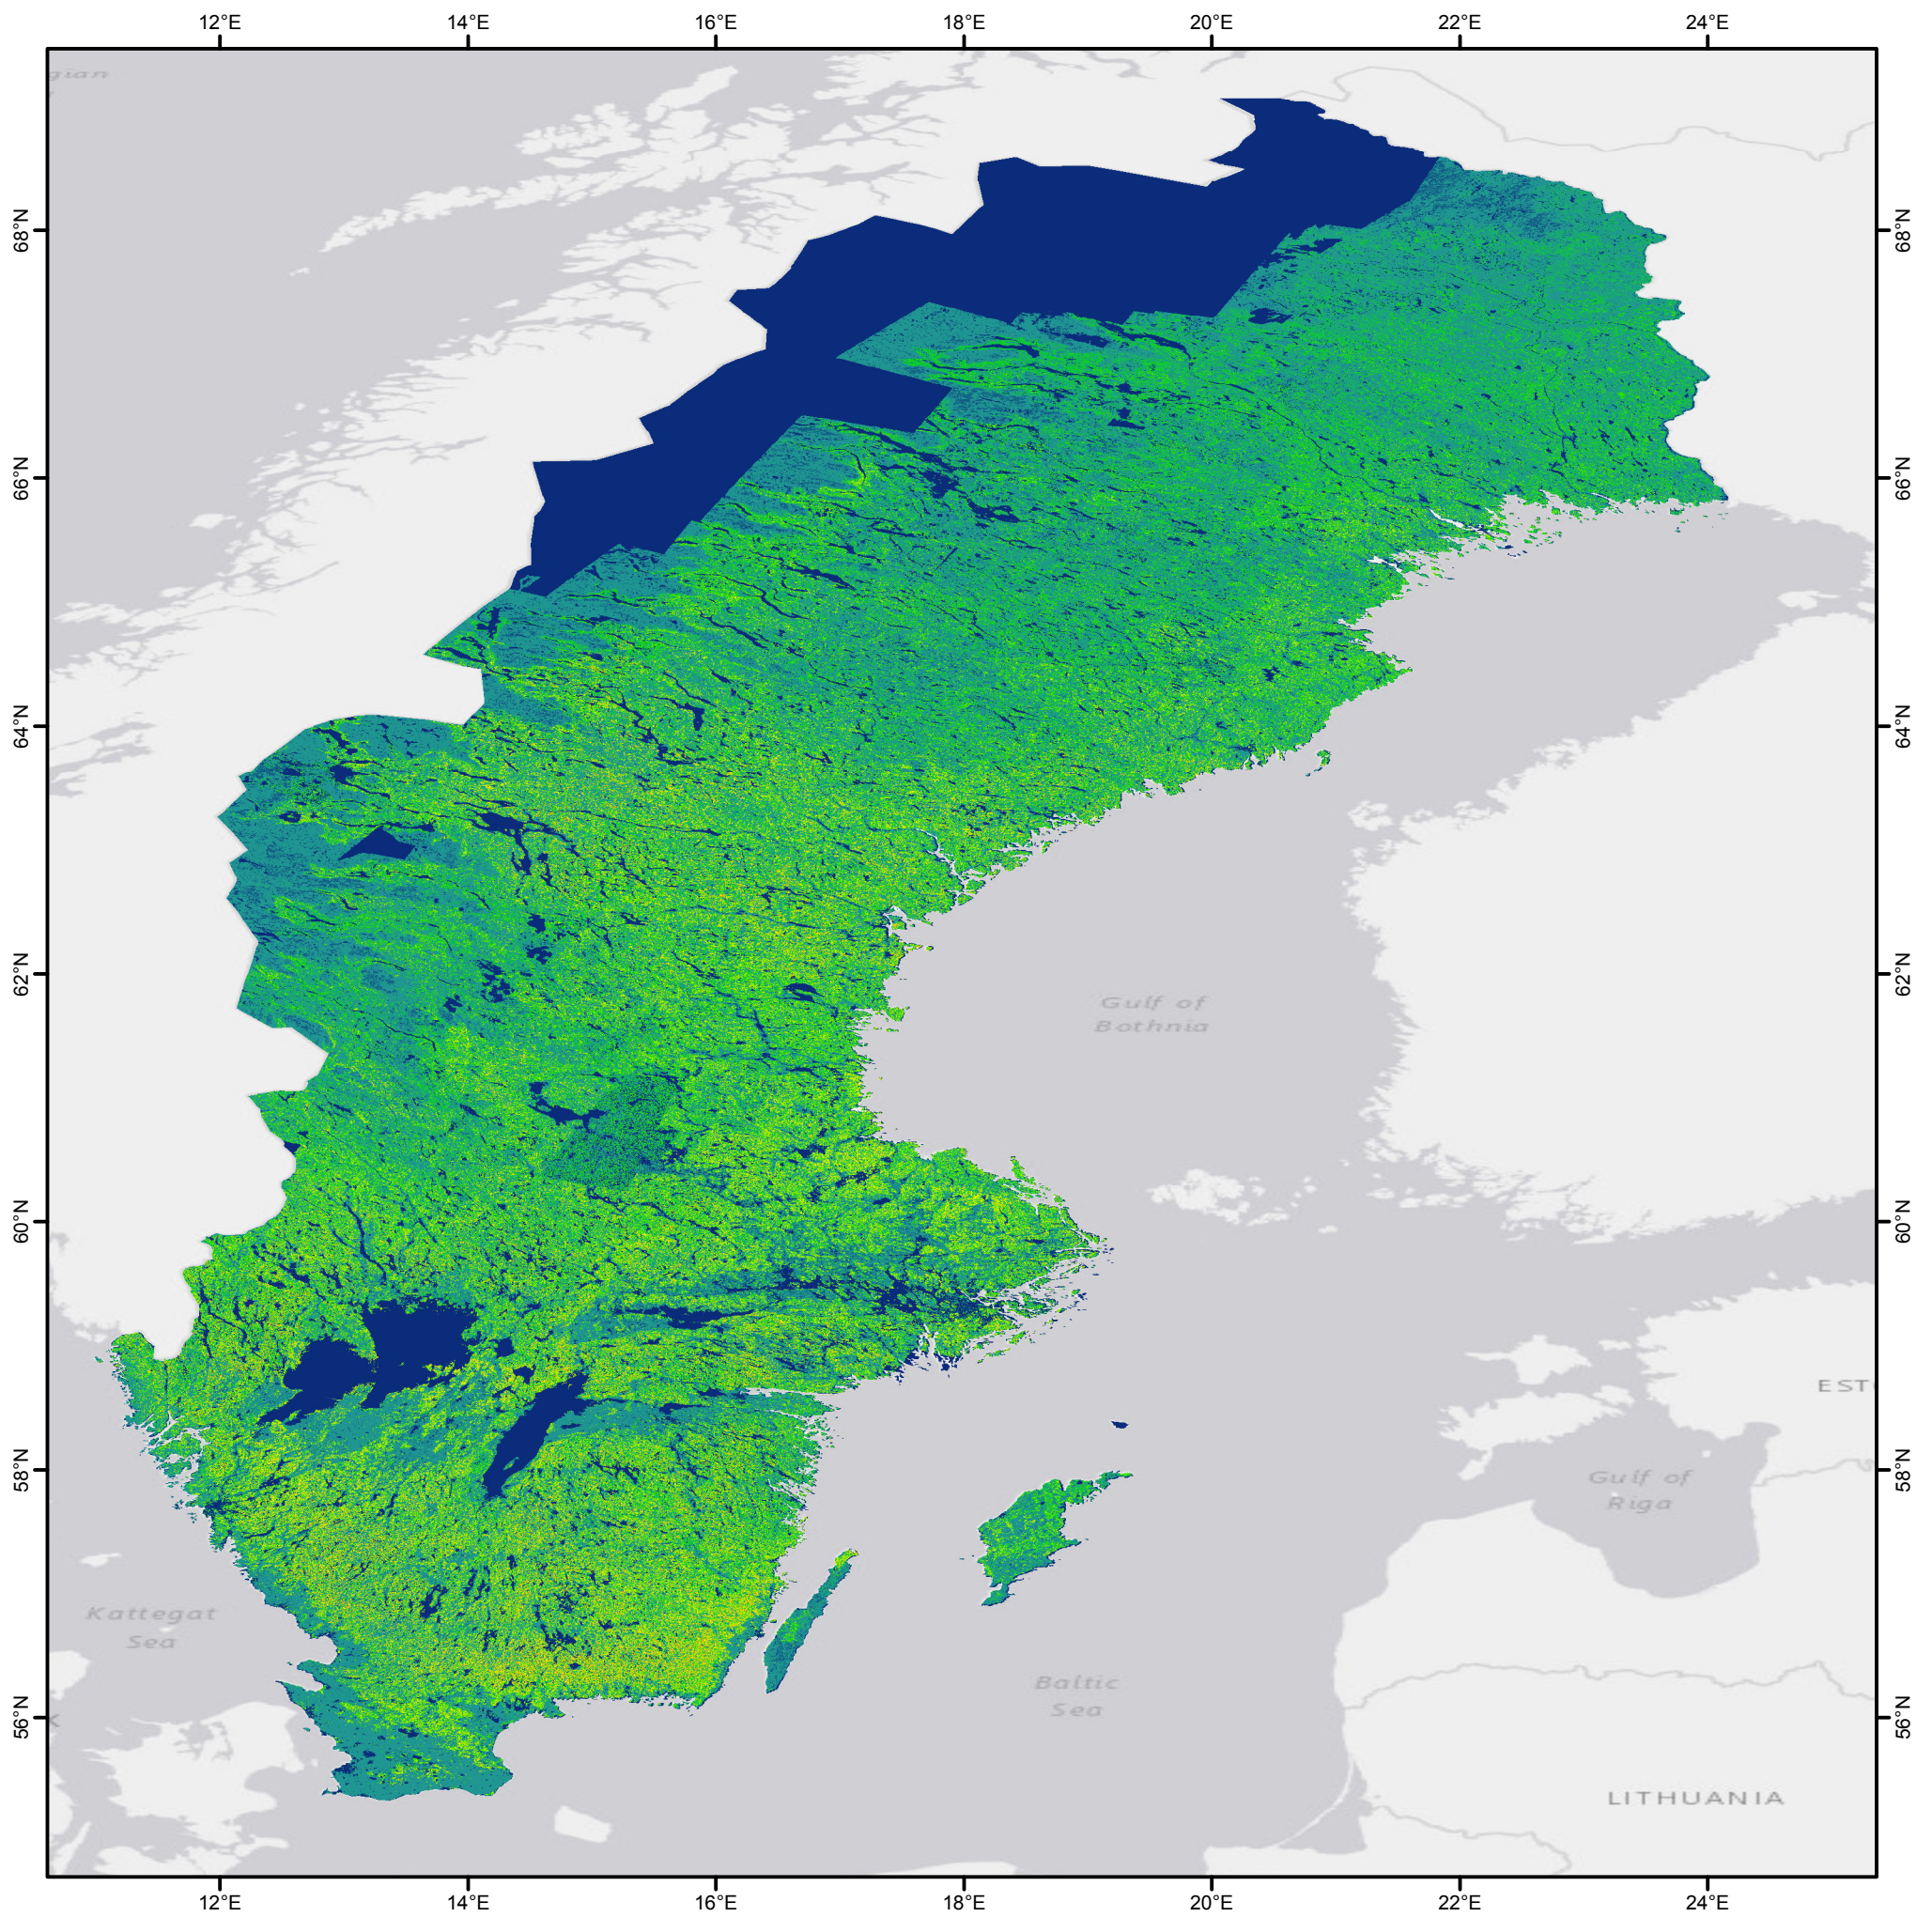

# Sweden Biomass map 2005

## Aboveground Biomass (t ha<sup>-1</sup>)

Source Data: © 2016 SLU - Sveriges lantbruksuniversitet. KNN-ASAR merged AGB map. GlobBiomass project is funded by ESA under ESA Contract No. 4000113100/14/I-NB. Background map: Esri, HERE, DeLorme, MapmyIndia, © OpenStreetMap contributors, and the GIS user community